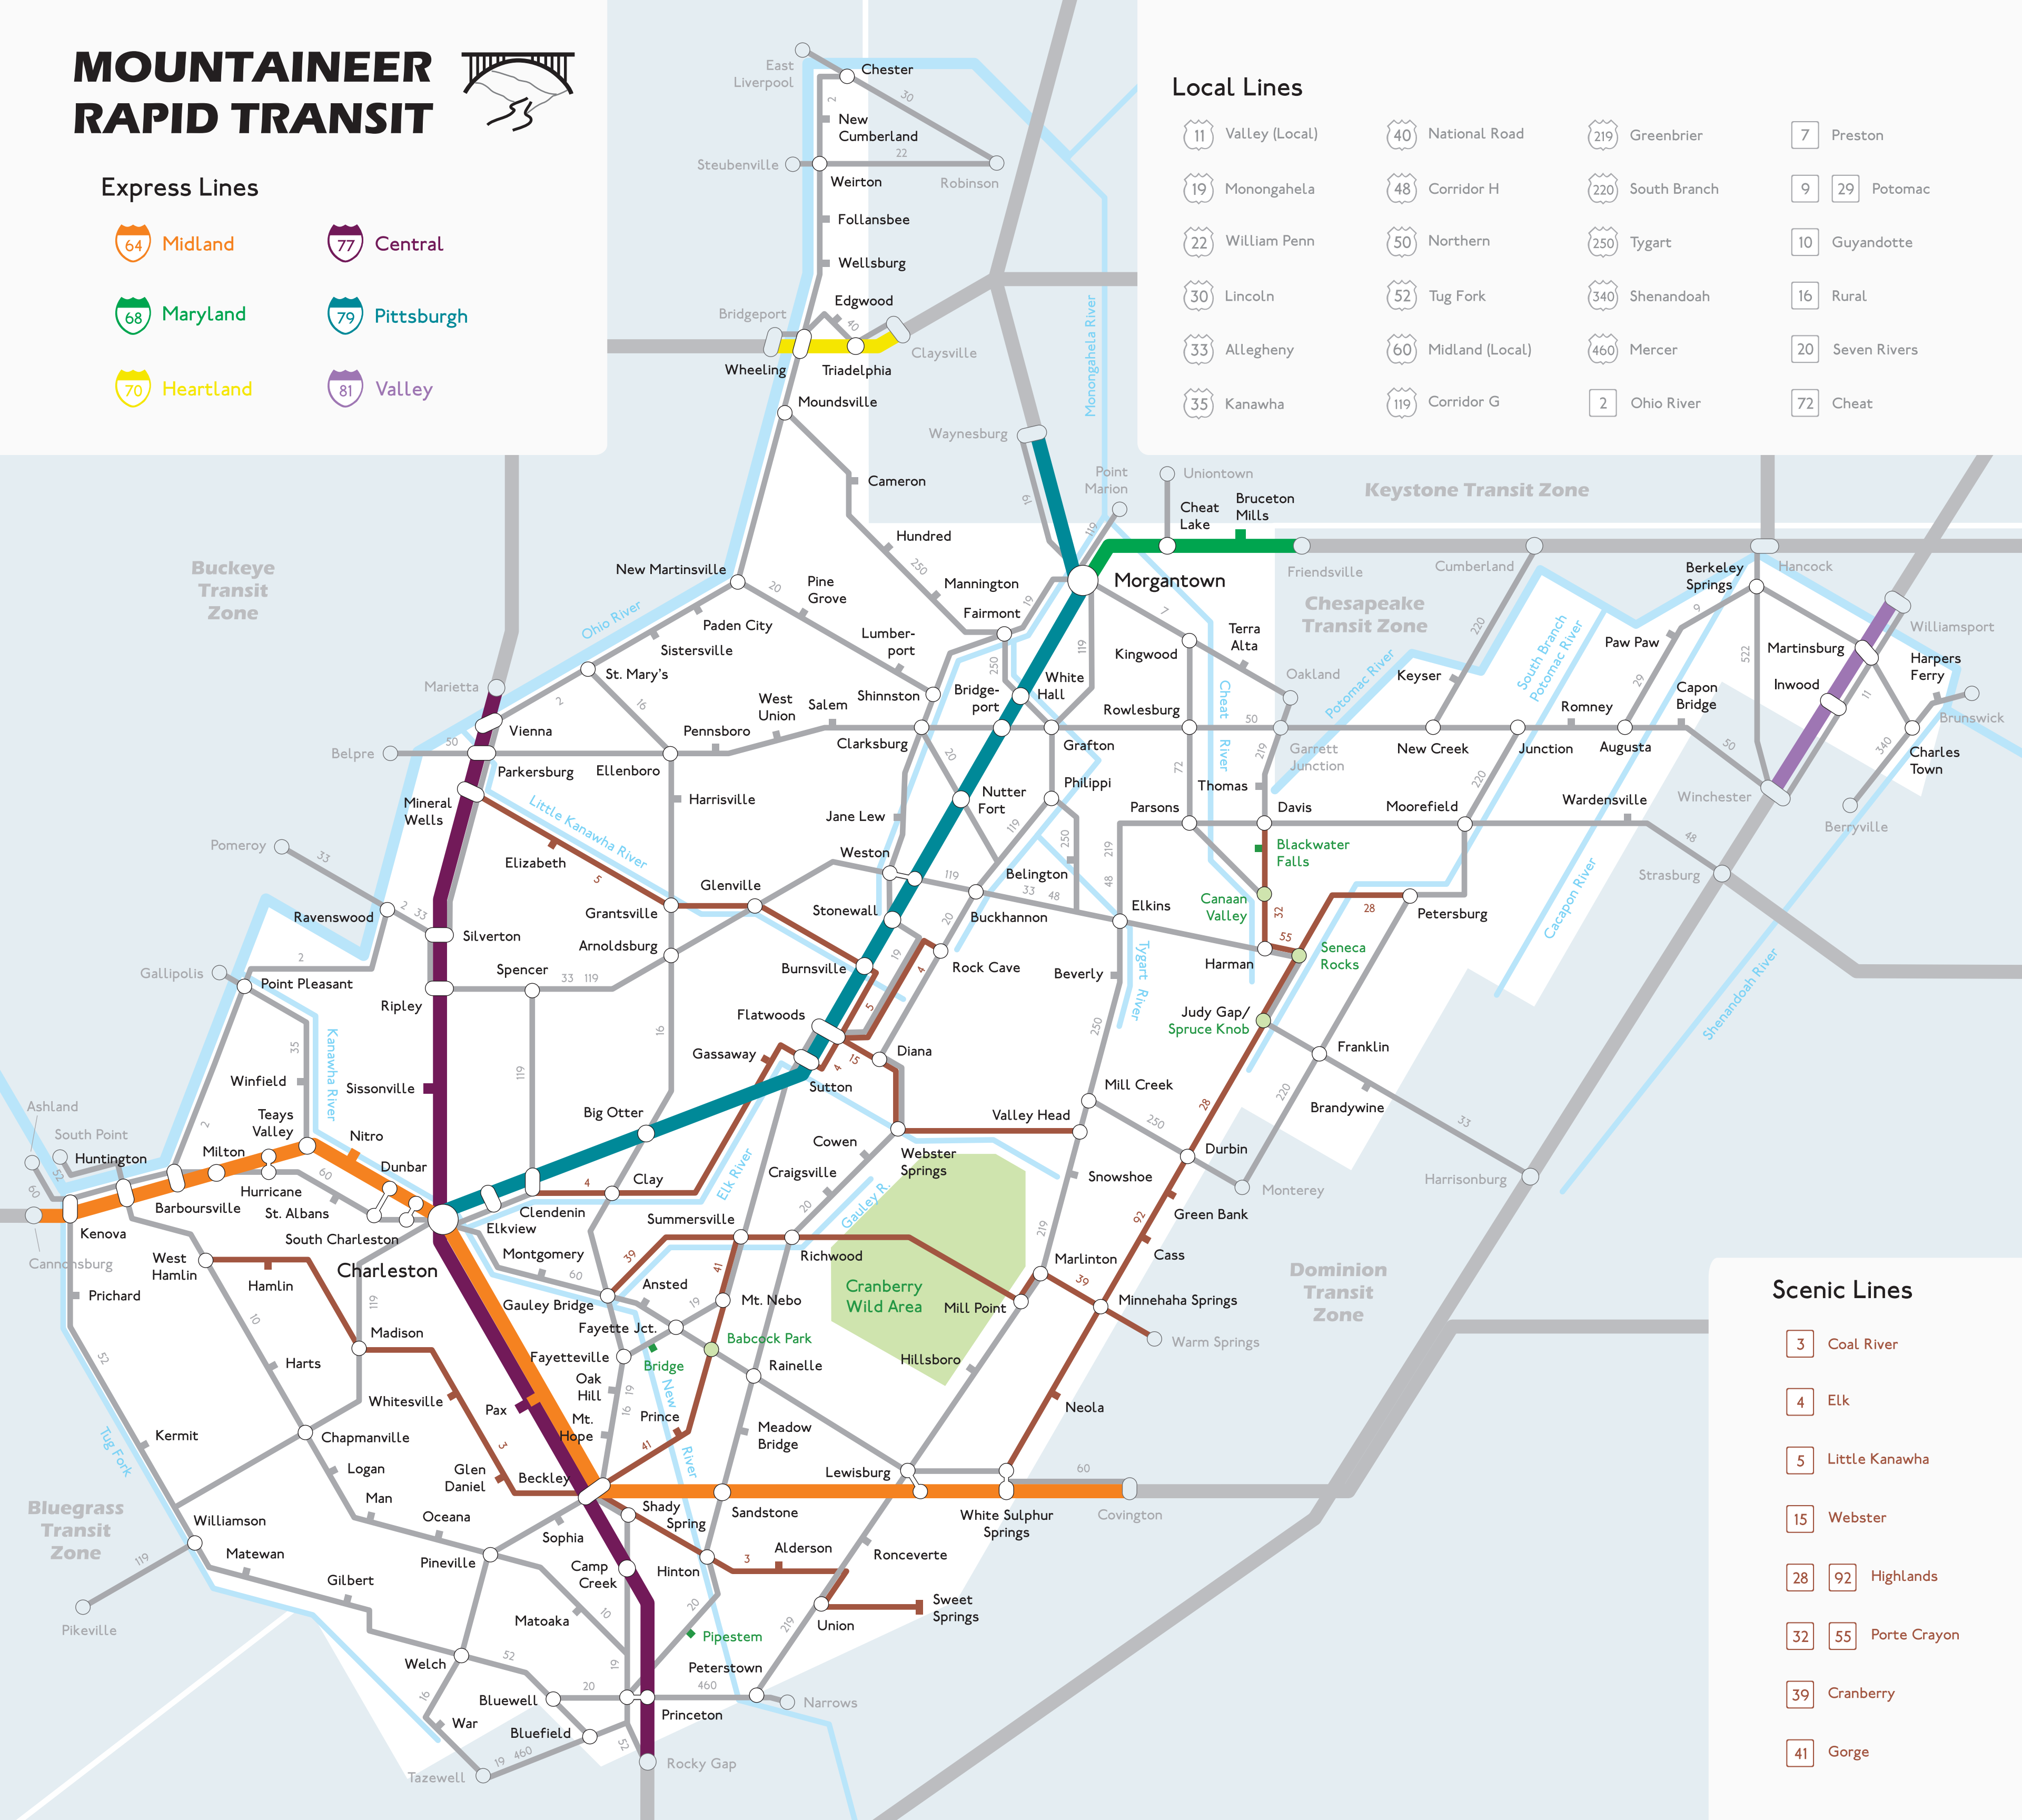

MOUNTAINEER RAPID TRANSIT

Express Lines

- 64 Midland
- 68 Maryland
- 70 Heartland
- 77 Central
- 79 Pittsburgh
- 81 Valley

Local Lines

- | | | | |
|---|--|--|--|
| 11 Valley (Local) | 40 National Road | 219 Greenbrier | 7 Preston |
| 19 Monongahela | 48 Corridor H | 220 South Branch | 9 29 Potomac |
| 22 William Penn | 50 Northern | 250 Tygart | 10 Guyandotte |
| 30 Lincoln | 52 Tug Fork | 340 Shenandoah | 16 Rural |
| 33 Allegheny | 60 Midland (Local) | 460 Mercer | 20 Seven Rivers |
| 35 Kanawha | 119 Corridor G | 2 Ohio River | 72 Cheat |

Scenic Lines

- 3 Coal River
- 4 Elk
- 5 Little Kanawha
- 15 Webster
- 28 92 Highlands
- 32 55 Porte Crayon
- 39 Cranberry
- 41 Gorge